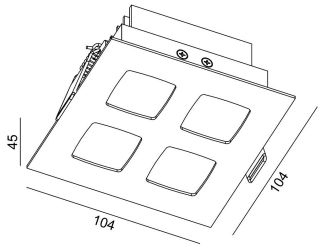

DL6388

10W 4Heads 2X2 Trim Downlight

84*84mm
5-25mm

Description

Discreet yet powerful;
blending effortlessly into ceilings;
for minimalist sophistication;
easy to install.

Finish

Black/White

Material